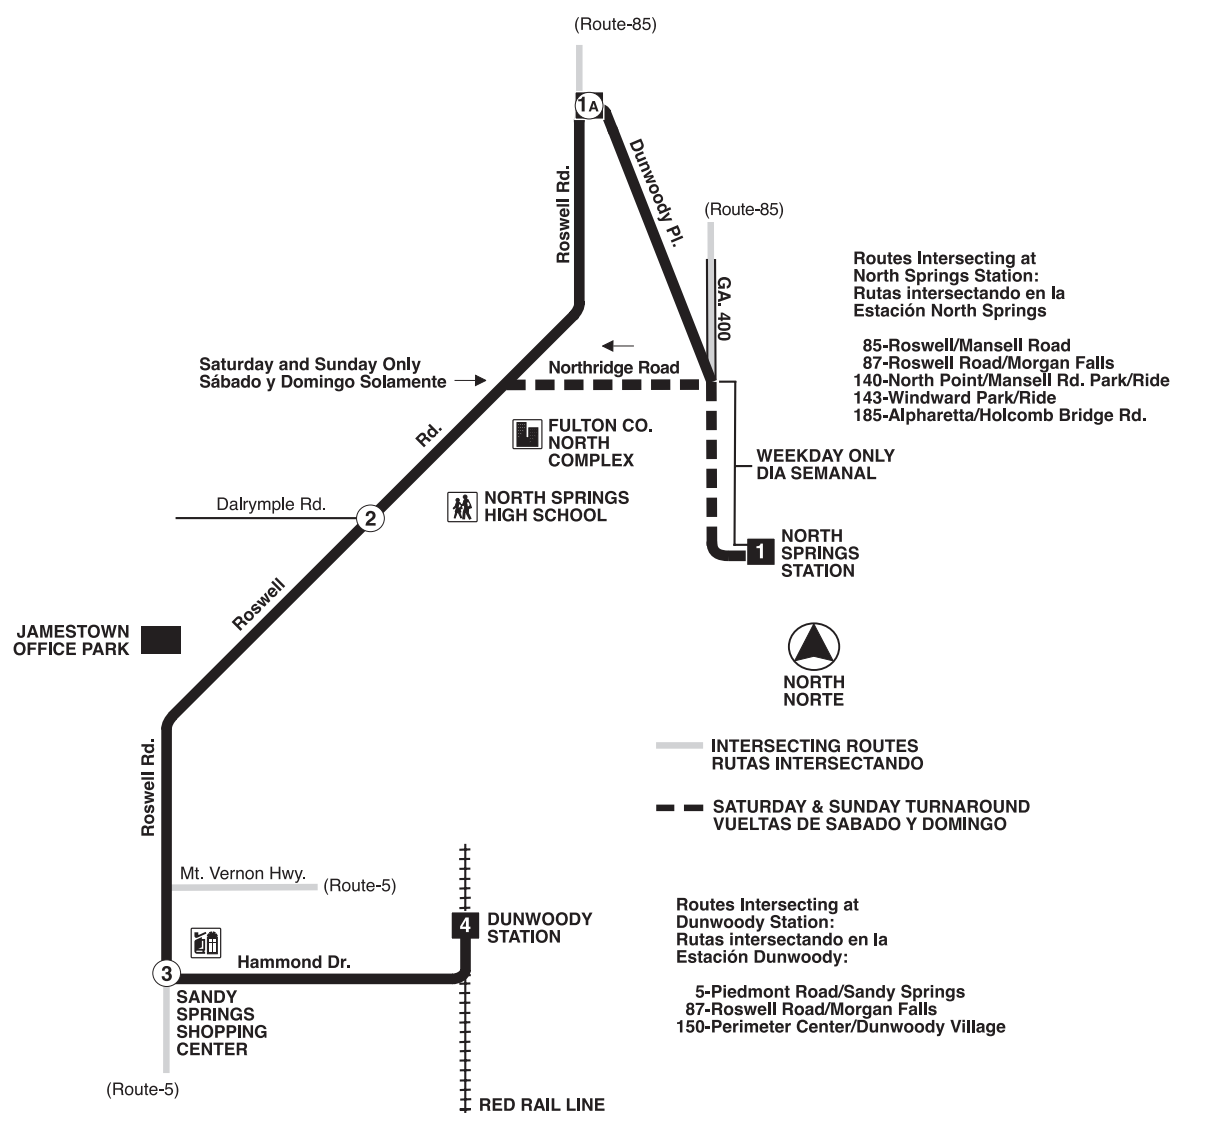

RIDE WITH RESPECT
We believe that everyone should enjoy the ride, that's why we are suspending people who break our code of conduct. Learn more at www.itsmarta.com/RideWithRespect.

87

Roswell Road/Morgan Falls

Effective Date: **5/17/2014**

Rail Stations Served:
Dunwoody Station
North Springs Station

87 MONDAY THRU FRIDAY - DE LUNES A VIERNES

Times given for each bus trip from beginning to end of route. Read down for times at specific locations.
Horarios para cada viaje de autobús desde el principio hasta el fin del trayecto. Lea los horarios para localidades específicas de arriba hacia abajo.